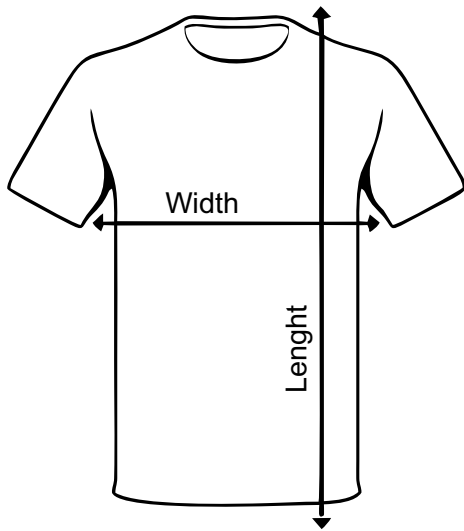

Uni 1 India Company
Mfg: School Uniforms , Corporate T- Shirt,
Sports Wear , Winter Wear

Size	Length	Chest
S	26	18.5
M	27	19.5
L	28	20.5
XL	29	21.5
XXL	30	22.5

1. Minimum order of quantity is 100
2. Goods once sold will not be taken back.
3. No claims will be accepted towards printing and embroidery.
4. VAT, CST and any other taxes applicable will be charged extra.
5. 50% advance will be taken at the time of booking the order and balance before delivery.
6. All the rates given are for respective size sets. Extra rate would be charged if pre-assorted size sets are not taken.
7. Buyer would be liable for any kind of damage incurred to goods during transportation.
8. Rates are liable to change without prior notice. Please confirm the current rates before booking any orders.
9. Colors in catalog may vary from actual fabric color

Uni1indiacompany@gmail.com